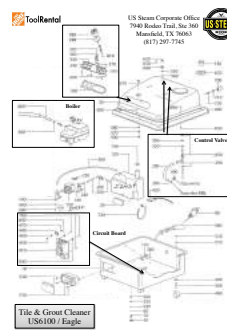

Order Number	Order directly by calling (817) 297-7745 or emailing hdsupport@ussteam.net.	
M9024	Water Fill Bottle	
USRC	Rack Cards	Packs of 25 cards
USTT	Tool Tips	Download from HD website
USD	Schematic	www.ussteam.net

Find and download these items at www.ussteam.net

User Manual
Eagle / US100 Steam Cleaner

User Manual

Operational Guide and Customer Safety

Tool Tips

CHEMICAL FREE RENT ME!

TILE & GROUT Vapor Steam Cleaning

Tile & Grout Cleaning Kit

- Tile and Grout
- Mold and Mildew
- Kills Microbes

BEFORE AFTER

Visit our website for Steam Demonstrations
USSteam.net

Rack Cards